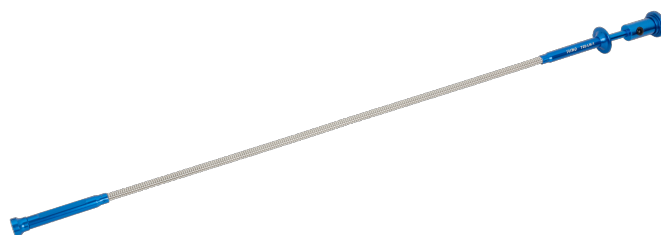

720-LM-1
Pick up gereedschap 625 mm

PRODUKTDDETAILS

- For gripping very small parts
- Built-in light to locate objects in the dark
- Neodymium magnet on the tip
- Flexible shaft with steel core
- Finish: Chrome-plated

PRODUKTEIGENSCHAFTEN

Produkt	L	g
720-LM-1	625 mm	120 g