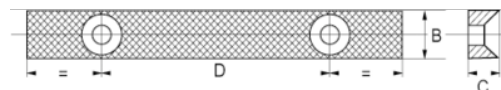

202401

**Pair of Jaws with Screws for 201231
Bench Vice**

PRODUCT DETAILS

- Pair of spare jaws and screws for round guide vice 201

PRODUCT ATTRIBUTES

| Product |  | B | C | D |  |
|---------------|---|----------|----------|----------|---|
| 202401 | 80 mm | 15 mm | 10 mm | 55 mm | 170 g |