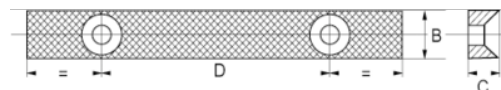

202411

**Pair of Jaws with Screws for 201241
Bench Vice**

PRODUCT DETAILS

- Pair of spare jaws and screws for round guide vice 201

PRODUCT ATTRIBUTES

Product		B	C	D	
202411	100 mm	20 mm	12 mm	64 mm	350 g