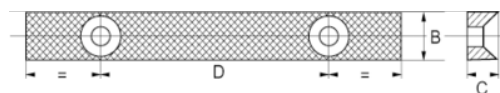

202421

Pair of Jaws with Screws for
201251/207051/216051

PRODUCT DETAILS

- Pair of spare jaws and screws for square guide vices 207041/207071 and 216

PRODUCT ATTRIBUTES

Product		B	C	D	
202421	125 mm	20 mm	12 mm	77 mm	450 g