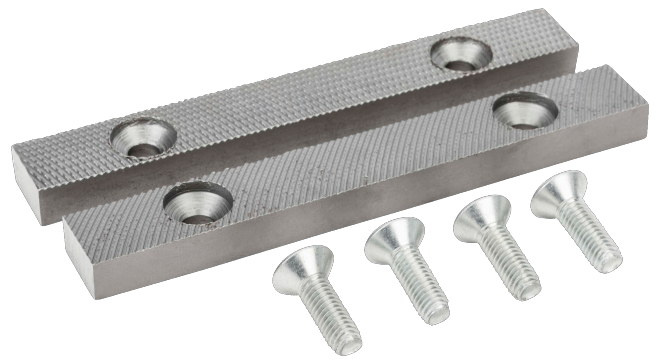

202441

Pair of Jaws with Screws for
207041/216041 Bench Vice

PRODUCT DETAILS

- Pair of spare jaws and screws for square guide vices 207041/207071 and 216

PRODUCT ATTRIBUTES

Product		B	C	D	
202441	100 mm	15 mm	10 mm	64 mm	350 g