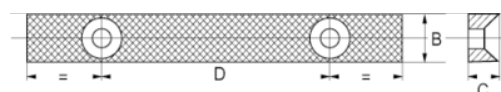

202461

Pair of Jaws with Screws for  
207071/216071 Bench Vice

## PRODUCT ATTRIBUTES

Product		<b>B</b>	<b>C</b>	<b>D</b>	
202461	175 mm	25 mm	14 mm	105 mm	1020 g