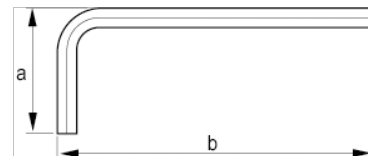

045941

Hex Key Long Black Finish 14 mm

PRODUCT DETAILS

- Hex tip L-keys in metric sizes
- Long keys
- Long arm for higher torque transfer and accessibility
- Oxidised finish for surface protection and higher tip accuracy
- High quality steel, entirely hardened
- Size stamped in the blade for easy identification
- ISO 2936
- Industrial packaging

PRODUCT ATTRIBUTES

Product		a	b	
045941	14 mm	70 mm	294 mm	439 g