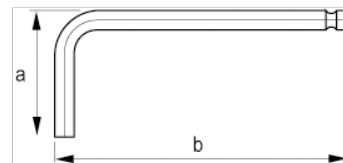

047001

Hex Key Long Black Finish Ball Tip
1.5 mm

PRODUCT DETAILS

- Hex tip L-keys with ball tip in metric sizes
- Long keys
- Hex ball tip on long arm. Easy to insert in screw head from different angles. Increases work efficiency and saves time
- Long arm for higher torque transfer and accessibility
- Oxidised finish for outstanding surface protection and higher tip accuracy
- High quality steel, entirely hardened
- Size stamped in the blade for easy identification
- ISO 2936
- Industrial packaging

PRODUCT ATTRIBUTES

Product		a	b	
047001	1.5 mm	15 mm	91 mm	1 g