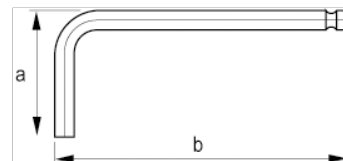

047011

Hex Key Long Black Finish Ball Tip 2 mm

PRODUCT DETAILS

- Hex tip L-keys with ball tip in metric sizes
- Long keys
- Hex ball tip on long arm. Easy to insert in screw head from different angles. Increases work efficiency and saves time
- Long arm for higher torque transfer and accessibility
- Oxidised finish for outstanding surface protection and higher tip accuracy
- High quality steel, entirely hardened
- Size stamped in the blade for easy identification
- ISO 2936
- Industrial packaging

PRODUCT ATTRIBUTES

Product		a	b	
047011	2 mm	18 mm	102 mm	3 g