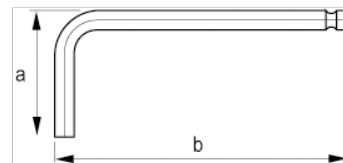

047031

Hex Key Long Black Finish Ball Tip 3 mm

## PRODUCT DETAILS

- Hex tip L-keys with ball tip in metric sizes
- Long keys
- Hex ball tip on long arm. Easy to insert in screw head from different angles. Increases work efficiency and saves time
- Long arm for higher torque transfer and accessibility
- Oxidised finish for outstanding surface protection and higher tip accuracy
- High quality steel, entirely hardened
- Size stamped in the blade for easy identification
- ISO 2936
- Industrial packaging

PRODUCT ATTRIBUTES

Product		<b>a</b>	<b>b</b>	
<b>047031</b>	3 mm	23 mm	129 mm	8 g