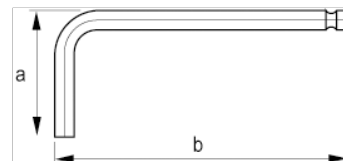

047051

Hex Key Long Black Finish Ball Tip 5 mm

PRODUCT DETAILS

- Hex tip L-keys with ball tip in metric sizes
- Long keys
- Hex ball tip on long arm. Easy to insert in screw head from different angles. Increases work efficiency and saves time
- Long arm for higher torque transfer and accessibility
- Oxidised finish for outstanding surface protection and higher tip accuracy
- High quality steel, entirely hardened
- Size stamped in the blade for easy identification
- ISO 2936
- Industrial packaging

PRODUCT ATTRIBUTES

Product		a	b	
047051	5 mm	33 mm	165 mm	31 g