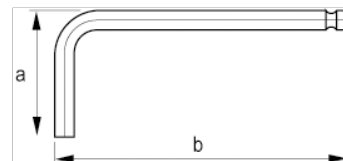

047061

Hex Key Long Black Finish Ball Tip 6 mm

PRODUCT DETAILS

- Hex tip L-keys with ball tip in metric sizes
- Long keys
- Hex ball tip on long arm. Easy to insert in screw head from different angles. Increases work efficiency and saves time
- Long arm for higher torque transfer and accessibility
- Oxidised finish for outstanding surface protection and higher tip accuracy
- High quality steel, entirely hardened
- Size stamped in the blade for easy identification
- ISO 2936
- Industrial packaging

PRODUCT ATTRIBUTES

Product		a	b	
047061	6 mm	38 mm	186 mm	50 g