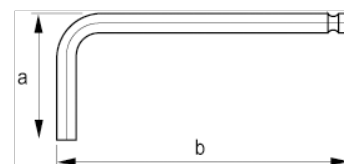

047101

Hex Key Long Black Finish Ball Tip
10 mm

PRODUCT DETAILS

- Hex tip L-keys with ball tip in metric sizes
- Long keys
- Hex ball tip on long arm. Easy to insert in screw head from different angles. Increases work efficiency and saves time
- Long arm for higher torque transfer and accessibility
- Oxidised finish for outstanding surface protection and higher tip accuracy
- High quality steel, entirely hardened
- Size stamped in the blade for easy identification
- ISO 2936
- Industrial packaging

PRODUCT ATTRIBUTES

Product		a	b	
047101	10 mm	50 mm	234 mm	171 g