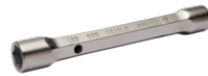

## PRODUCT DETAILS

- 8 piece set in wallet, tubular solid wrenches from 6x7 to 20x22
- From 16 mm onwards, with stud location hole
- 6 points Dynamic-Drive profile provides longer life for screws and nuts
- Finish: Chrome-plated matt finish
- Material: High performance alloy steel
- Hardness: 42-48 HRC
- Standards: UNE 16586

## SET CONTENT

Double Socket Wrench 6-7 mm  
**055011**

Double Socket Wrench 8-9 mm  
**055031**

Double Socket Wrench 10-11 mm  
**055051**

Double Socket Wrench 12-13 mm  
**055071**

Double Socket Wrench 14-15 mm  
**055091**