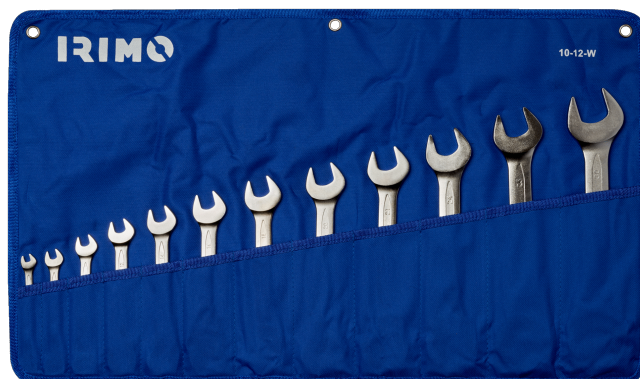

**10-12-W**

**Double Open End 6x7-30x32 12 Pcs  
Wallet**

## PRODUCT DETAILS

- 12 piece set in wallet
- Composition: Open end wrenches from 6x7 to 30x32
- Finish: Chrome-plated matt finish
- Material: High performance alloy steel
- Hardness: 42-50 HRC
- Standards: ISO 10102

## PRODUCT ATTRIBUTES

Product	 X		 g
<b>10-12-W</b>	12	100 x 140 x 400 mm	2975 g

## SET CONTENT

Double Open End Wrench 6-7 mm,  
Clip  
**10-0607-1**

Double Open End Wrench 8-9 mm,  
Clip  
**10-0809-1**

Double Open End Wrench 10-11 mm,  
Clip  
**10-1011-1**

Double Open End Wrench 12-13 mm,  
Clip  
**10-1213-1**