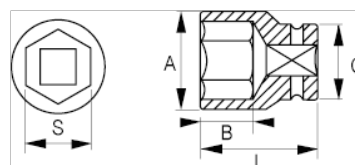

101-045-1

Socket 1/4" Hex 4.5 mm

PRODUCT DETAILS

- 1/4" sockets, hex, metric sizes
- Chrome vanadium alloy steel
- Chrome plated bright finish
- Wave shape profile NPP
- Standards: DIN 3120, DIN 3124

PRODUCT ATTRIBUTES

Product		A	B	C	L	
101-045-1	4.5 mm	7.5 mm	9 mm	12 mm	25 mm	11 g