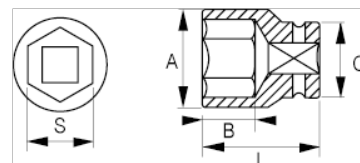

**101-13-1**  
**Socket 1/4" Hex 13 mm**

## PRODUCT DETAILS

- 1/4" sockets, hex, metric sizes
- Chrome vanadium alloy steel
- Chrome plated bright finish
- Wave shape profile NPP
- Standards: DIN 3120, DIN 3124

PRODUCT ATTRIBUTES

Product		<b>A</b>	<b>B</b>	<b>C</b>	<b>L</b>	
<b>101-13-1</b>	13 mm	18 mm	12 mm	15.8 mm	25 mm	28 g