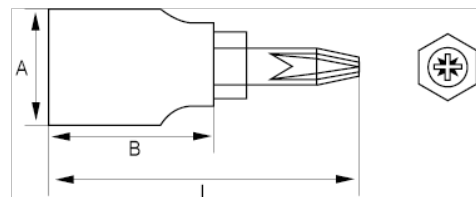

107-PZ1-1

Pozidriv Bit Socket 1/4" PZ1

## PRODUCT DETAILS

- 1/4" bit driver
- Bit made of S2 special steel
- Pozidriv bit driver
- Socket made of chrome vanadium alloy steel
- Chrome plated bright finish
- Standards: DIN 3120

PRODUCT ATTRIBUTES

Product		<b>A</b>	<b>B</b>	<b>L</b>	
<b>107-PZ1-1</b>	PZ 1	11.8 mm	20 mm	37.5 mm	15 g