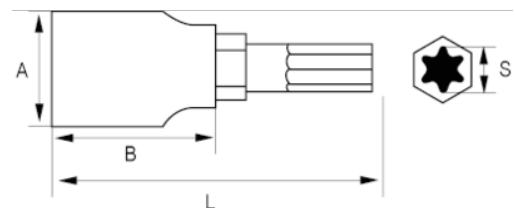

## PRODUCT DETAILS

- 1/4" bit driver
- Bit made of S2 special steel
- Torx® bit driver
- Socket made of chrome vanadium alloy steel
- Chrome plated bright finish
- Standards: DIN 3120

PRODUCT ATTRIBUTES

| Product          |  |  | <b>A</b> | <b>B</b> | <b>L</b> |  |
|------------------|---|---|----------|----------|----------|---|
| <b>107-T40-1</b> | T 40  | 6.6 mm  | 11.8 mm  | 20 mm    | 37.5 mm  | 16 g  |