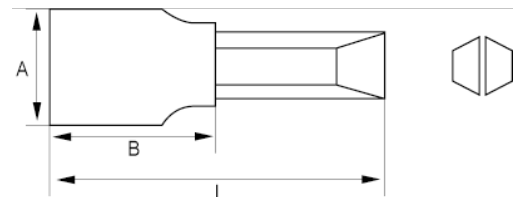

107-0840-1

Slotted Bit Socket 1/4" 0.8x4

## PRODUCT DETAILS

- 1/4" bit driver
- Bit made of S2 special steel
- Slotted bit driver
- Socket made of chrome vanadium alloy steel
- Chrome plated bright finish
- Standards: DIN 3120

PRODUCT ATTRIBUTES

Product		<b>A</b>	<b>B</b>	<b>L</b>	
<b>107-0840-1</b>	0.8x4 mm	11.8 mm	20 mm	37.5 mm	15 g