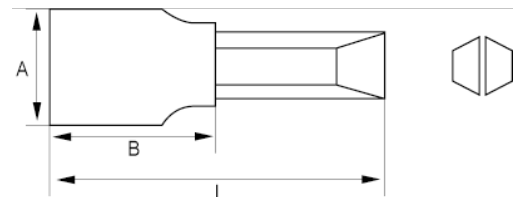

107-1280-1

Slotted Bit Socket 1/4" 1.2x8

## PRODUCT DETAILS

- 1/4" bit driver
- Bit made of S2 special steel
- Slotted bit driver
- Socket made of chrome vanadium alloy steel
- Chrome plated bright finish
- Standards: DIN 3120

PRODUCT ATTRIBUTES

Product		<b>A</b>	<b>B</b>	<b>L</b>	
<b>107-1280-1</b>	1.2x8 mm	11.8 mm	20 mm	37.5 mm	16 g