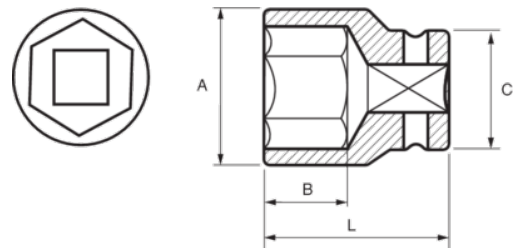

**112-11-1**  
**Socket 3/8" Hex 11 mm**

## PRODUCT DETAILS

- 3/8" sockets, hex, metric sizes
- Chrome vanadium alloy steel
- Chrome plated bright finish
- Wave shape profile NPP
- Standards: DIN 3120, DIN 3124

PRODUCT ATTRIBUTES

Product		<b>A</b>	<b>B</b>	<b>C</b>	<b>L</b>	
<b>112-11-1</b>	11 mm	16 mm	9 mm	17 mm	28 mm	26 g