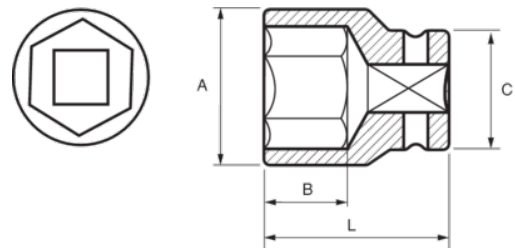

112-15-1
Socket 3/8" Hex 15 mm

PRODUCT DETAILS

- 3/8" sockets, hex, metric sizes
- Chrome vanadium alloy steel
- Chrome plated bright finish
- Wave shape profile NPP
- Standards: DIN 3120, DIN 3124

PRODUCT ATTRIBUTES

Product		A	B	C	L	
112-15-1	15 mm	22 mm	15 mm	17.9 mm	28 mm	40 g