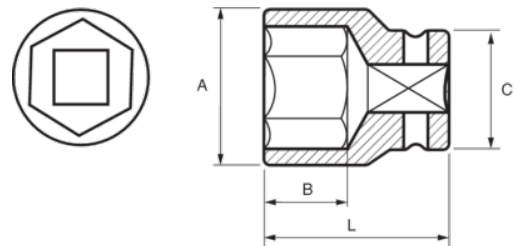

**112-16-1**  
**Socket 3/8" Hex 16 mm**

## PRODUCT DETAILS

- 3/8" sockets, hex, metric sizes
- Chrome vanadium alloy steel
- Chrome plated bright finish
- Wave shape profile NPP
- Standards: DIN 3120, DIN 3124

## PRODUCT ATTRIBUTES

Product		<b>A</b>	<b>B</b>	<b>C</b>	<b>L</b>	
<b>112-16-1</b>	16 mm	22 mm	15 mm	17.9 mm	28 mm	46 g