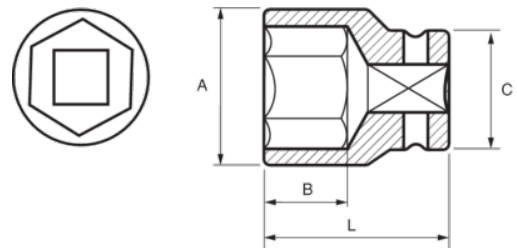

112-20-1
Socket 3/8" Hex 20 mm

PRODUCT DETAILS

- 3/8" sockets, hex, metric sizes
- Chrome vanadium alloy steel
- Chrome plated bright finish
- Wave shape profile NPP
- Standards: DIN 3120, DIN 3124

PRODUCT ATTRIBUTES

Product		A	B	C	L	
112-20-1	20 mm	28 mm	15 mm	21.8 mm	30 mm	88 g