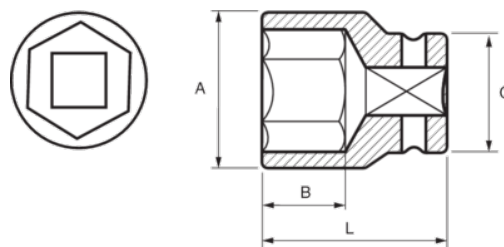

112-21-1
Socket 3/8" Hex 21 mm

PRODUCT DETAILS

- 3/8" sockets, hex, metric sizes
- Chrome vanadium alloy steel
- Chrome plated bright finish
- Wave shape profile NPP
- Standards: DIN 3120, DIN 3124

PRODUCT ATTRIBUTES

Product		A	B	C	L	
112-21-1	21 mm	28 mm	15 mm	21.8 mm	30 mm	84 g