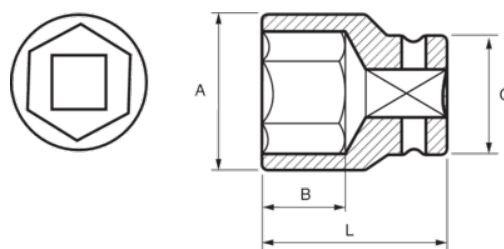

112-22-1
Socket 3/8" Hex 22 mm

PRODUCT DETAILS

- 3/8" sockets, hex, metric sizes
- Chrome vanadium alloy steel
- Chrome plated bright finish
- Wave shape profile NPP
- Standards: DIN 3120, DIN 3124

PRODUCT ATTRIBUTES

Product		A	B	C	L	
112-22-1	22 mm	30 mm	15 mm	22.8 mm	32 mm	104 g