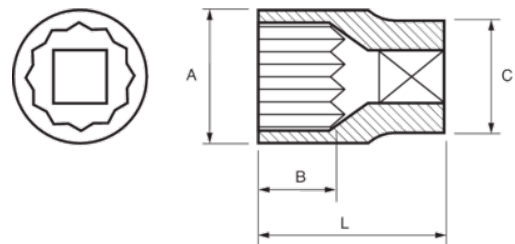

122-32-1
Socket 1/2" Bi-hex 32 mm

PRODUCT DETAILS

- 1/2" sockets, bi-hex, metric sizes
- Chrome vanadium alloy steel
- Chrome plated bright finish
- Wave shape profile NPP
- Standards: DIN 3120, DIN 3124

PRODUCT ATTRIBUTES

Product		A	B	C	L	
122-32-1	32 mm	42 mm	17.8 mm	36.1 mm	44 mm	217 g