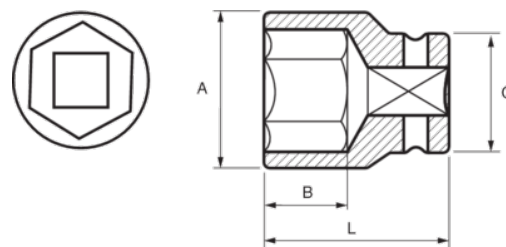

**131-22-1**  
**Socket 3/4" Hex 22 mm**

## PRODUCT DETAILS

- 3/4" sockets, hex, metric sizes
- Chrome vanadium alloy steel
- Chrome plated bright finish
- Wave shape profile NPP
- Standards: DIN 3120, DIN 3124

PRODUCT ATTRIBUTES

Product		<b>A</b>	<b>B</b>	<b>C</b>	<b>L</b>	
<b>131-22-1</b>	22 mm	33 mm	12 mm	36 mm	50 mm	215 g