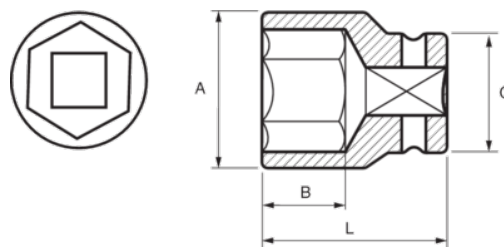

131-23-1
Socket 3/4" Hex 23 mm

PRODUCT DETAILS

- 3/4" sockets, hex, metric sizes
- Chrome vanadium alloy steel
- Chrome plated bright finish
- Wave shape profile NPP
- Standards: DIN 3120, DIN 3124

PRODUCT ATTRIBUTES

Product		A	B	C	L	
131-23-1	23 mm	34 mm	14 mm	36 mm	50 mm	215 g