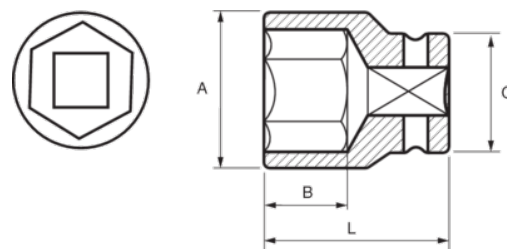

**131-25-1**  
**Socket 3/4" Hex 25 mm**

## PRODUCT DETAILS

- 3/4" sockets, hex, metric sizes
- Chrome vanadium alloy steel
- Chrome plated bright finish
- Wave shape profile NPP
- Standards: DIN 3120, DIN 3124

PRODUCT ATTRIBUTES

Product		<b>A</b>	<b>B</b>	<b>C</b>	<b>L</b>	
<b>131-25-1</b>	25 mm	38 mm	16 mm	36 mm	50 mm	220 g