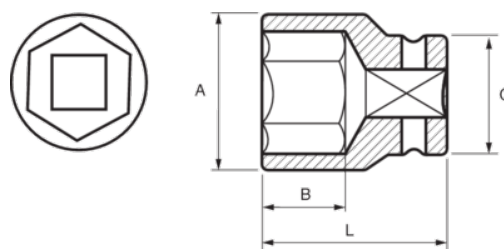

131-28-1
Socket 3/4" Hex 28 mm

PRODUCT DETAILS

- 3/4" sockets, hex, metric sizes
- Chrome vanadium alloy steel
- Chrome plated bright finish
- Wave shape profile NPP
- Standards: DIN 3120, DIN 3124

PRODUCT ATTRIBUTES

Product		A	B	C	L	
131-28-1	28 mm	38 mm	18 mm	36 mm	52 mm	250 g