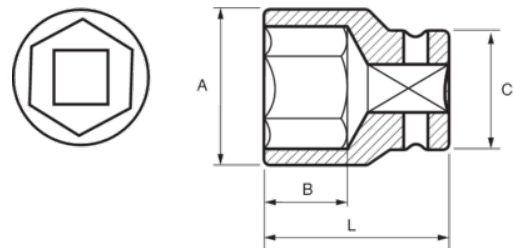

131-29-1
Socket 3/4" Hex 29 mm

PRODUCT DETAILS

- 3/4" sockets, hex, metric sizes
- Chrome vanadium alloy steel
- Chrome plated bright finish
- Wave shape profile NPP
- Standards: DIN 3120, DIN 3124

PRODUCT ATTRIBUTES

Product		A	B	C	L	
131-29-1	29 mm	42 mm	18 mm	38 mm	52 mm	260 g