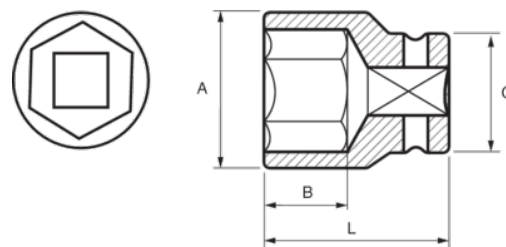

**131-36-1**  
**Socket 3/4" Hex 36 mm**

## PRODUCT DETAILS

- 3/4" sockets, hex, metric sizes
- Chrome vanadium alloy steel
- Chrome plated bright finish
- Wave shape profile NPP
- Standards: DIN 3120, DIN 3124

PRODUCT ATTRIBUTES

Product		<b>A</b>	<b>B</b>	<b>C</b>	<b>L</b>	
<b>131-36-1</b>	36 mm	50 mm	24 mm	42 mm	57 mm	415 g