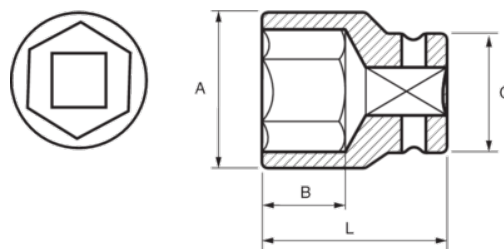

131-38-1
Socket 3/4" Hex 38 mm

PRODUCT DETAILS

- 3/4" sockets, hex, metric sizes
- Chrome vanadium alloy steel
- Chrome plated bright finish
- Wave shape profile NPP
- Standards: DIN 3120, DIN 3124

PRODUCT ATTRIBUTES

Product		A	B	C	L	
131-38-1	38 mm	52 mm	26 mm	44 mm	57 mm	455 g