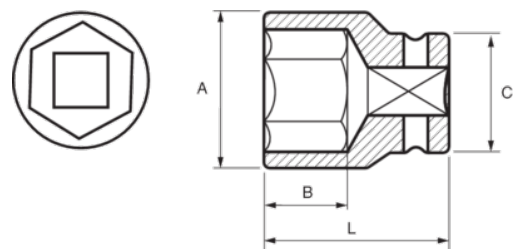

131-42-1
Socket 3/4" Hex 42 mm

PRODUCT DETAILS

- 3/4" sockets, hex, metric sizes
- Chrome vanadium alloy steel
- Chrome plated bright finish
- Wave shape profile NPP
- Standards: DIN 3120, DIN 3124

PRODUCT ATTRIBUTES

Product		A	B	C	L	
131-42-1		58 mm	27 mm	44 mm	63 mm	600 g