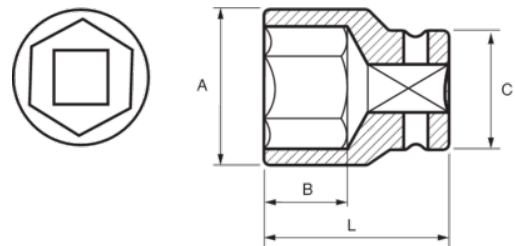

131-46-1
Socket 3/4" Hex 46 mm

PRODUCT DETAILS

- 3/4" sockets, hex, metric sizes
- Chrome vanadium alloy steel
- Chrome plated bright finish
- Wave shape profile NPP
- Standards: DIN 3120, DIN 3124

PRODUCT ATTRIBUTES

Product		A	B	C	L	
131-46-1		62 mm	30 mm	44 mm	68 mm	650 g