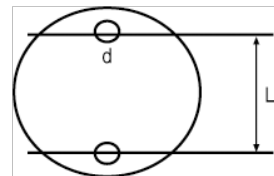

201431

Swivel Base for 80 mm Round & 100 mm Square Guide Vices

## PRODUCT DETAILS

- Swivel base for all round 201 and 207041/207071 square guide vice models
- Manufactured from high grade cast steel
- Adds rotation capability to Irimo vices for more versatility

PRODUCT ATTRIBUTES

Product				<b>D</b>	<b>L</b>	
<b>201431</b>	360 °	80 mm	100 mm	11 mm	90 mm	850 g