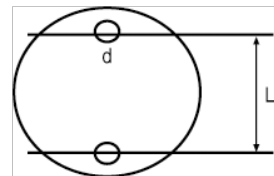

201451

**Swivel Base for 100 mm Round &
125 mm Square Guide Vices**

PRODUCT DETAILS

- Swivel base for all round 201 and 207041/207071 square guide vice models
- Manufactured from high grade cast steel
- Adds rotation capability to Irimo vices for more versatility

PRODUCT ATTRIBUTES

Product				D	L	
201451	360 °	100 mm	125 mm	13 mm	115 mm	1150 g