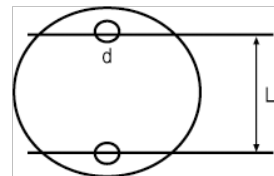

201461

**Swivel Base for 125 mm Round &
150 mm Square Guide Vices**

PRODUCT DETAILS

- Swivel base for all round 201 and 207041/207071 square guide vice models
- Manufactured from high grade cast steel

- Adds rotation capability to Irimo vices for more versatility

PRODUCT ATTRIBUTES

Product				D	L	
201461	360 °	125 mm	150 mm	13 mm	145 mm	1500 g