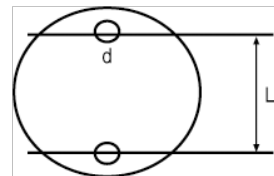

201471

Swivel Base for 150 mm Round &  
175 mm Square Guide Vices

## PRODUCT DETAILS

- Swivel base for all round 201 and 207041/207071 square guide vice models
- Manufactured from high grade cast steel
- Adds rotation capability to Irimo vices for more versatility

## PRODUCT ATTRIBUTES

Product				<b>D</b>	<b>L</b>	
<b>201471</b>	360 °	150 mm	175 mm	17 mm	165 mm	2500 g