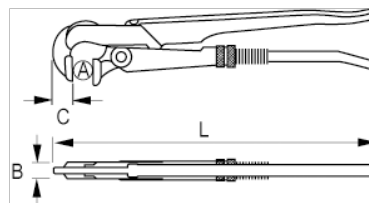

303231

Swedish Pipe Wrench Square Mouth  
3"

### PRODUCT DETAILS

- With universal jaws
- Epoxy paint
- Universal jaws 90°
- Body made of drop forged steel
- Jaw opening up to 117 mm (4")
- Induction hardened teeth
- Individual carton packaging

### PRODUCT ATTRIBUTES

Product	A	A	B	C	L	g
303231	3 in	80 mm	22 mm	30 mm	630 mm	2900 g