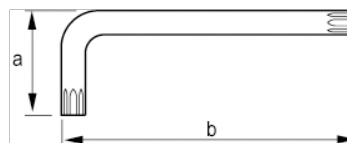

### PRODUCT DETAILS

- Torx® tip L-keys
- Long keys
- Long arm for higher torque transfer and accessibility
- Oxidised finish for outstanding surface protection and higher tip accuracy
- High quality steel, entirely hardened
- Size laser marked on the blade for easy identification
- Industrial packaging

### PRODUCT ATTRIBUTES

Product			<b>A</b>	<b>B</b>	
457271	T 27	4.96 mm	21 mm	105 mm	19 g