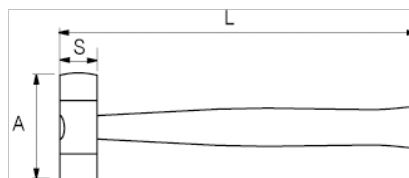

529151

Nylon Faced Hammer Wooden  
Handle 22 mm

### PRODUCT ATTRIBUTES

Product	<b>S</b>	<b>A</b>	<b>L</b>	
529151	22 mm	65 mm	215 mm	145 g