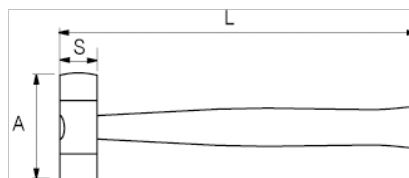

529161

Nylon Faced Hammer Wooden  
Handle 28 mm

### PRODUCT ATTRIBUTES

Product	<b>S</b>	<b>A</b>	<b>L</b>	
529161	28 mm	80 mm	270 mm	260 g