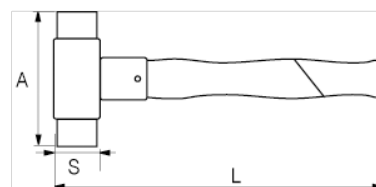

529621

Non-Recoil Hammer Wooden Handle
50 mm

PRODUCT DETAILS

- Non-recoil hammer
- Nylon expandable heads
- The blow is absorbed by the hammer, not by the worker's hand
- Handle fitted to the head by a through pin
- High quality hickory wooden handle
- Industrial packaging

PRODUCT ATTRIBUTES

Product	S	A	L	 g
529621	50 mm	120 mm	390 mm	1000 g