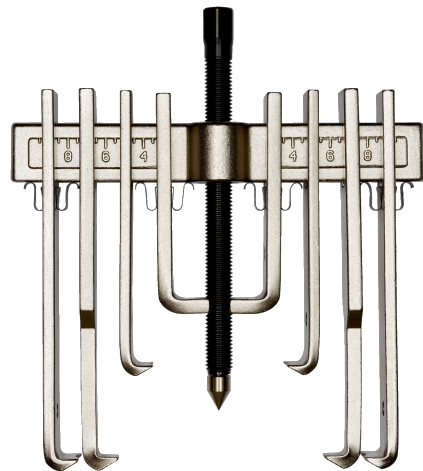

**713001**  
**Puller Multiple Arms 173x140**

**PRODUCT DETAILS**

- Can be used as internal and external pullers
- Two or more arms can be attached in line for greater reach

**PRODUCT ATTRIBUTES**

Product	<b>A</b>	<b>B</b>		
<b>713001</b>	20-173 mm		5 to	2700 g