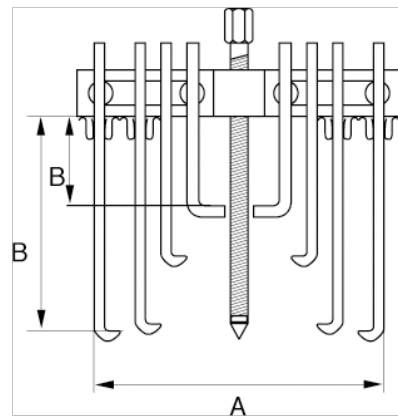

**713001**  
**Puller Multiple Arms 173x140**

**PRODUCT DETAILS**

- Can be used as internal and external pullers
- Two or more arms can be attached in line for greater reach

**PRODUCT ATTRIBUTES**

Product	<b>A</b>	<b>B</b>		
<b>713001</b>	20-173 mm		5 to	2700 g