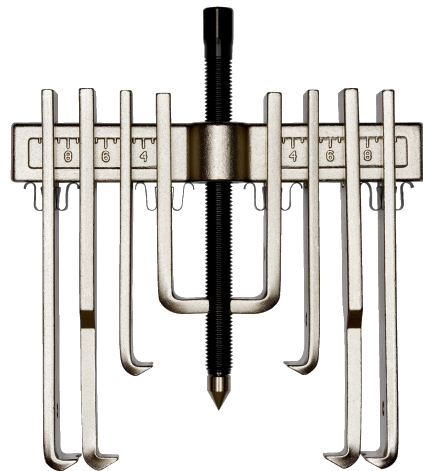

713011
Puller Multiple Arms 250x182

PRODUCT DETAILS

- Can be used as internal and external pullers
- Two or more arms can be attached in line for greater reach

PRODUCT ATTRIBUTES

Product	A	B	MAXI ↓	g
713011	75-250 mm		10 to	6000 g