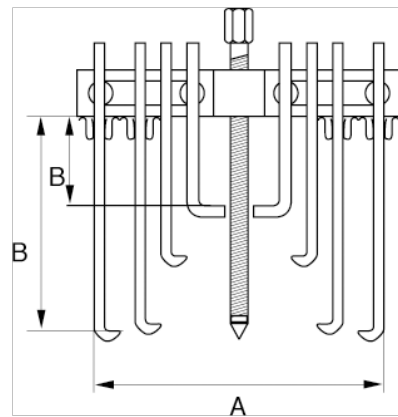

713011
Puller Multiple Arms 250x182

PRODUCT DETAILS

- Can be used as internal and external pullers
- Two or more arms can be attached in line for greater reach

PRODUCT ATTRIBUTES

Product	A	B	MAXI ↓	g
713011	75-250 mm		10 to	6000 g