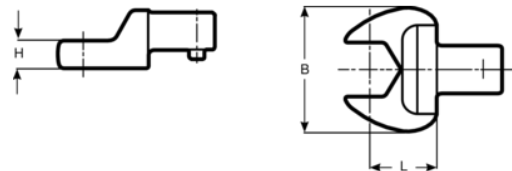

**7314-1-27**

**Head for Torque Wrench 14x18  
Open End 27 mm**

## PRODUCT DETAILS

- Open-end insert head, 14x18 mm
- High performance alloy steel
- Forged chrome plated

## PRODUCT ATTRIBUTES

Product		<b>L</b>	<b>H</b>	<b>B</b>	
<b>7314-1-27</b>	27 mm	32.5 mm	14 mm	59 mm	220 g