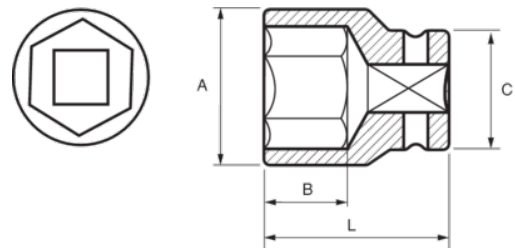

131-21-1
Socket 3/4" Hex 21 mm

PRODUCT DETAILS

- 3/4" sockets, hex, metric sizes
- Chrome vanadium alloy steel
- Chrome plated bright finish
- Wave shape profile NPP
- Standards: DIN 3120, DIN 3124

PRODUCT ATTRIBUTES

Product		A	B	C	L	
131-21-1		32 mm	12 mm	36 mm	50 mm	215 g